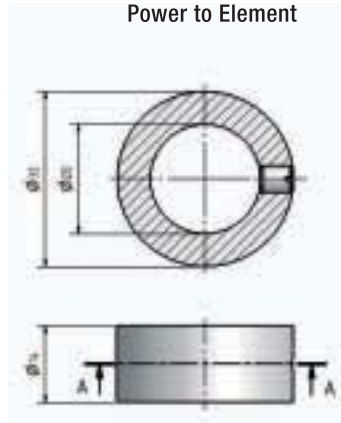

Accessories

Single Shank Holder

Two-Shank Holder

Element Size 6/12 mm (Part 2)

Power to Element

Single Shank Holder

Two-Shank Holder

Element Size 9/18 mm