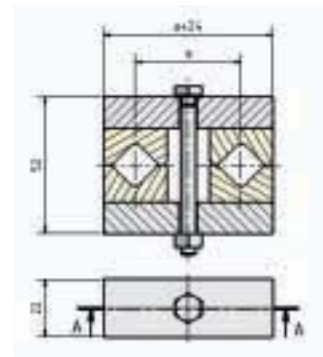

Accessories

Single Shank Holder

Two-Shank Holder

Element Size 6/12 mm (Part 2)

Power to Element

Single Shank Holder

Two-Shank Holder

Element Size 9/18 mm