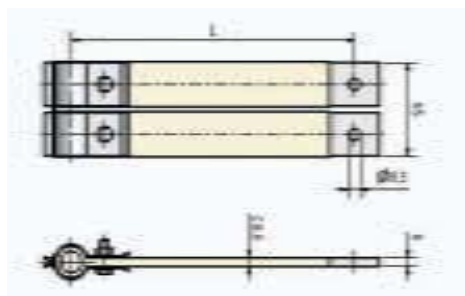

Accessories

Single Shank Holder

Two-Shank Holder

Element Size 6/12 mm (Part 2)

Power to Element

Single Shank Holder

Two-Shank Holder

Element Size 9/18 mm