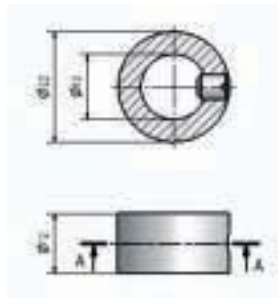

Accessories

Single Shank Holder

Two-Shank Holder

Element Size 6/12 mm (Part 2)

Power to Element

Single Shank Holder

Two-Shank Holder

Element Size 9/18 mm