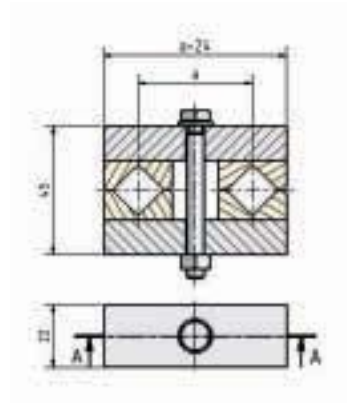

Accessories

Single Shank Holder

Two-Shank Holder

Element Size 6/12 mm (Part 2)

Power to Element

Single Shank Holder

Two-Shank Holder

Element Size 9/18 mm