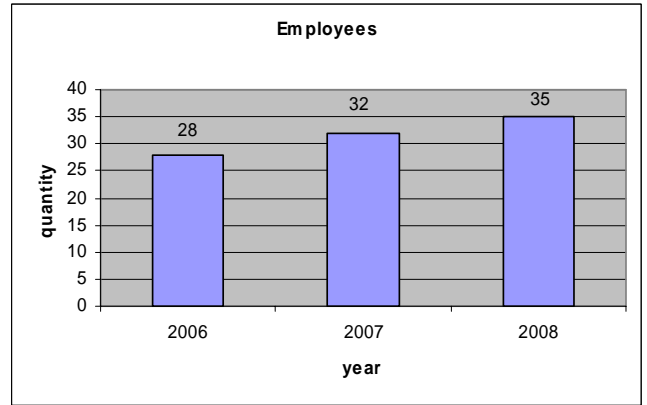

Solely High Quality and High End products for competitive prices

M.E.SCHUPP Industriekeramik GmbH & Co. KG – The Power of Partnership!
D-52078 Aachen
Tel. +49 (0) 241 936 770
www.schupp-ceramics.com