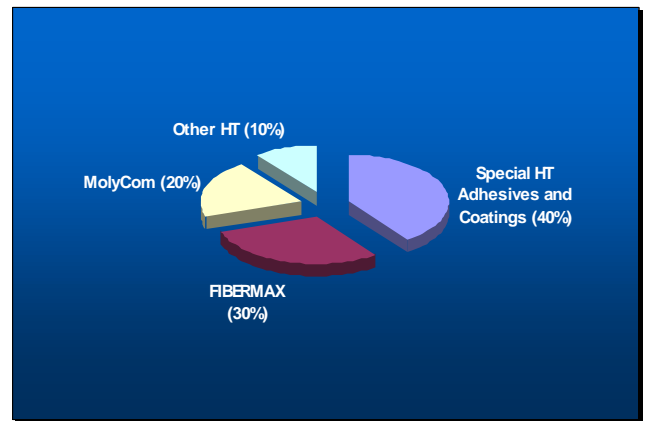

Spreading of turnover for 2007