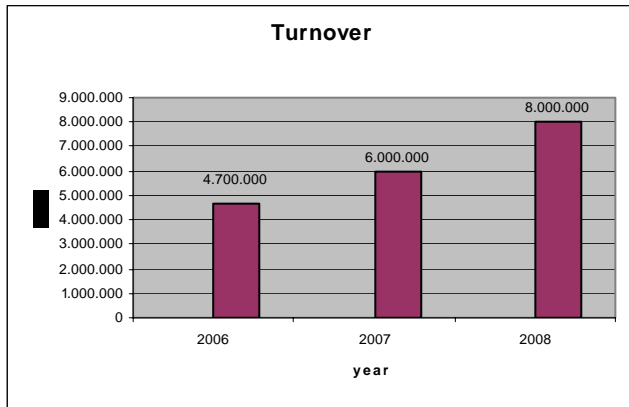

Solely High Quality and High End products for competitive prices

M.E.SCHUPP Industriekeramik GmbH & Co. KG – The Power of Partnership!
D-52078 Aachen
Tel. +49 (0) 241 936 770
www.schupp-ceramics.com