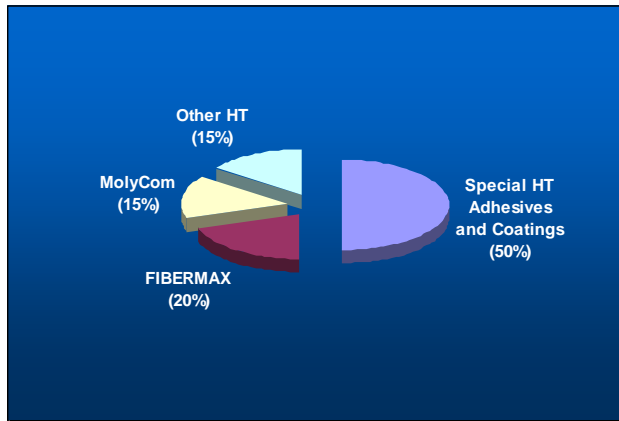

Spreading of turnover for 2006